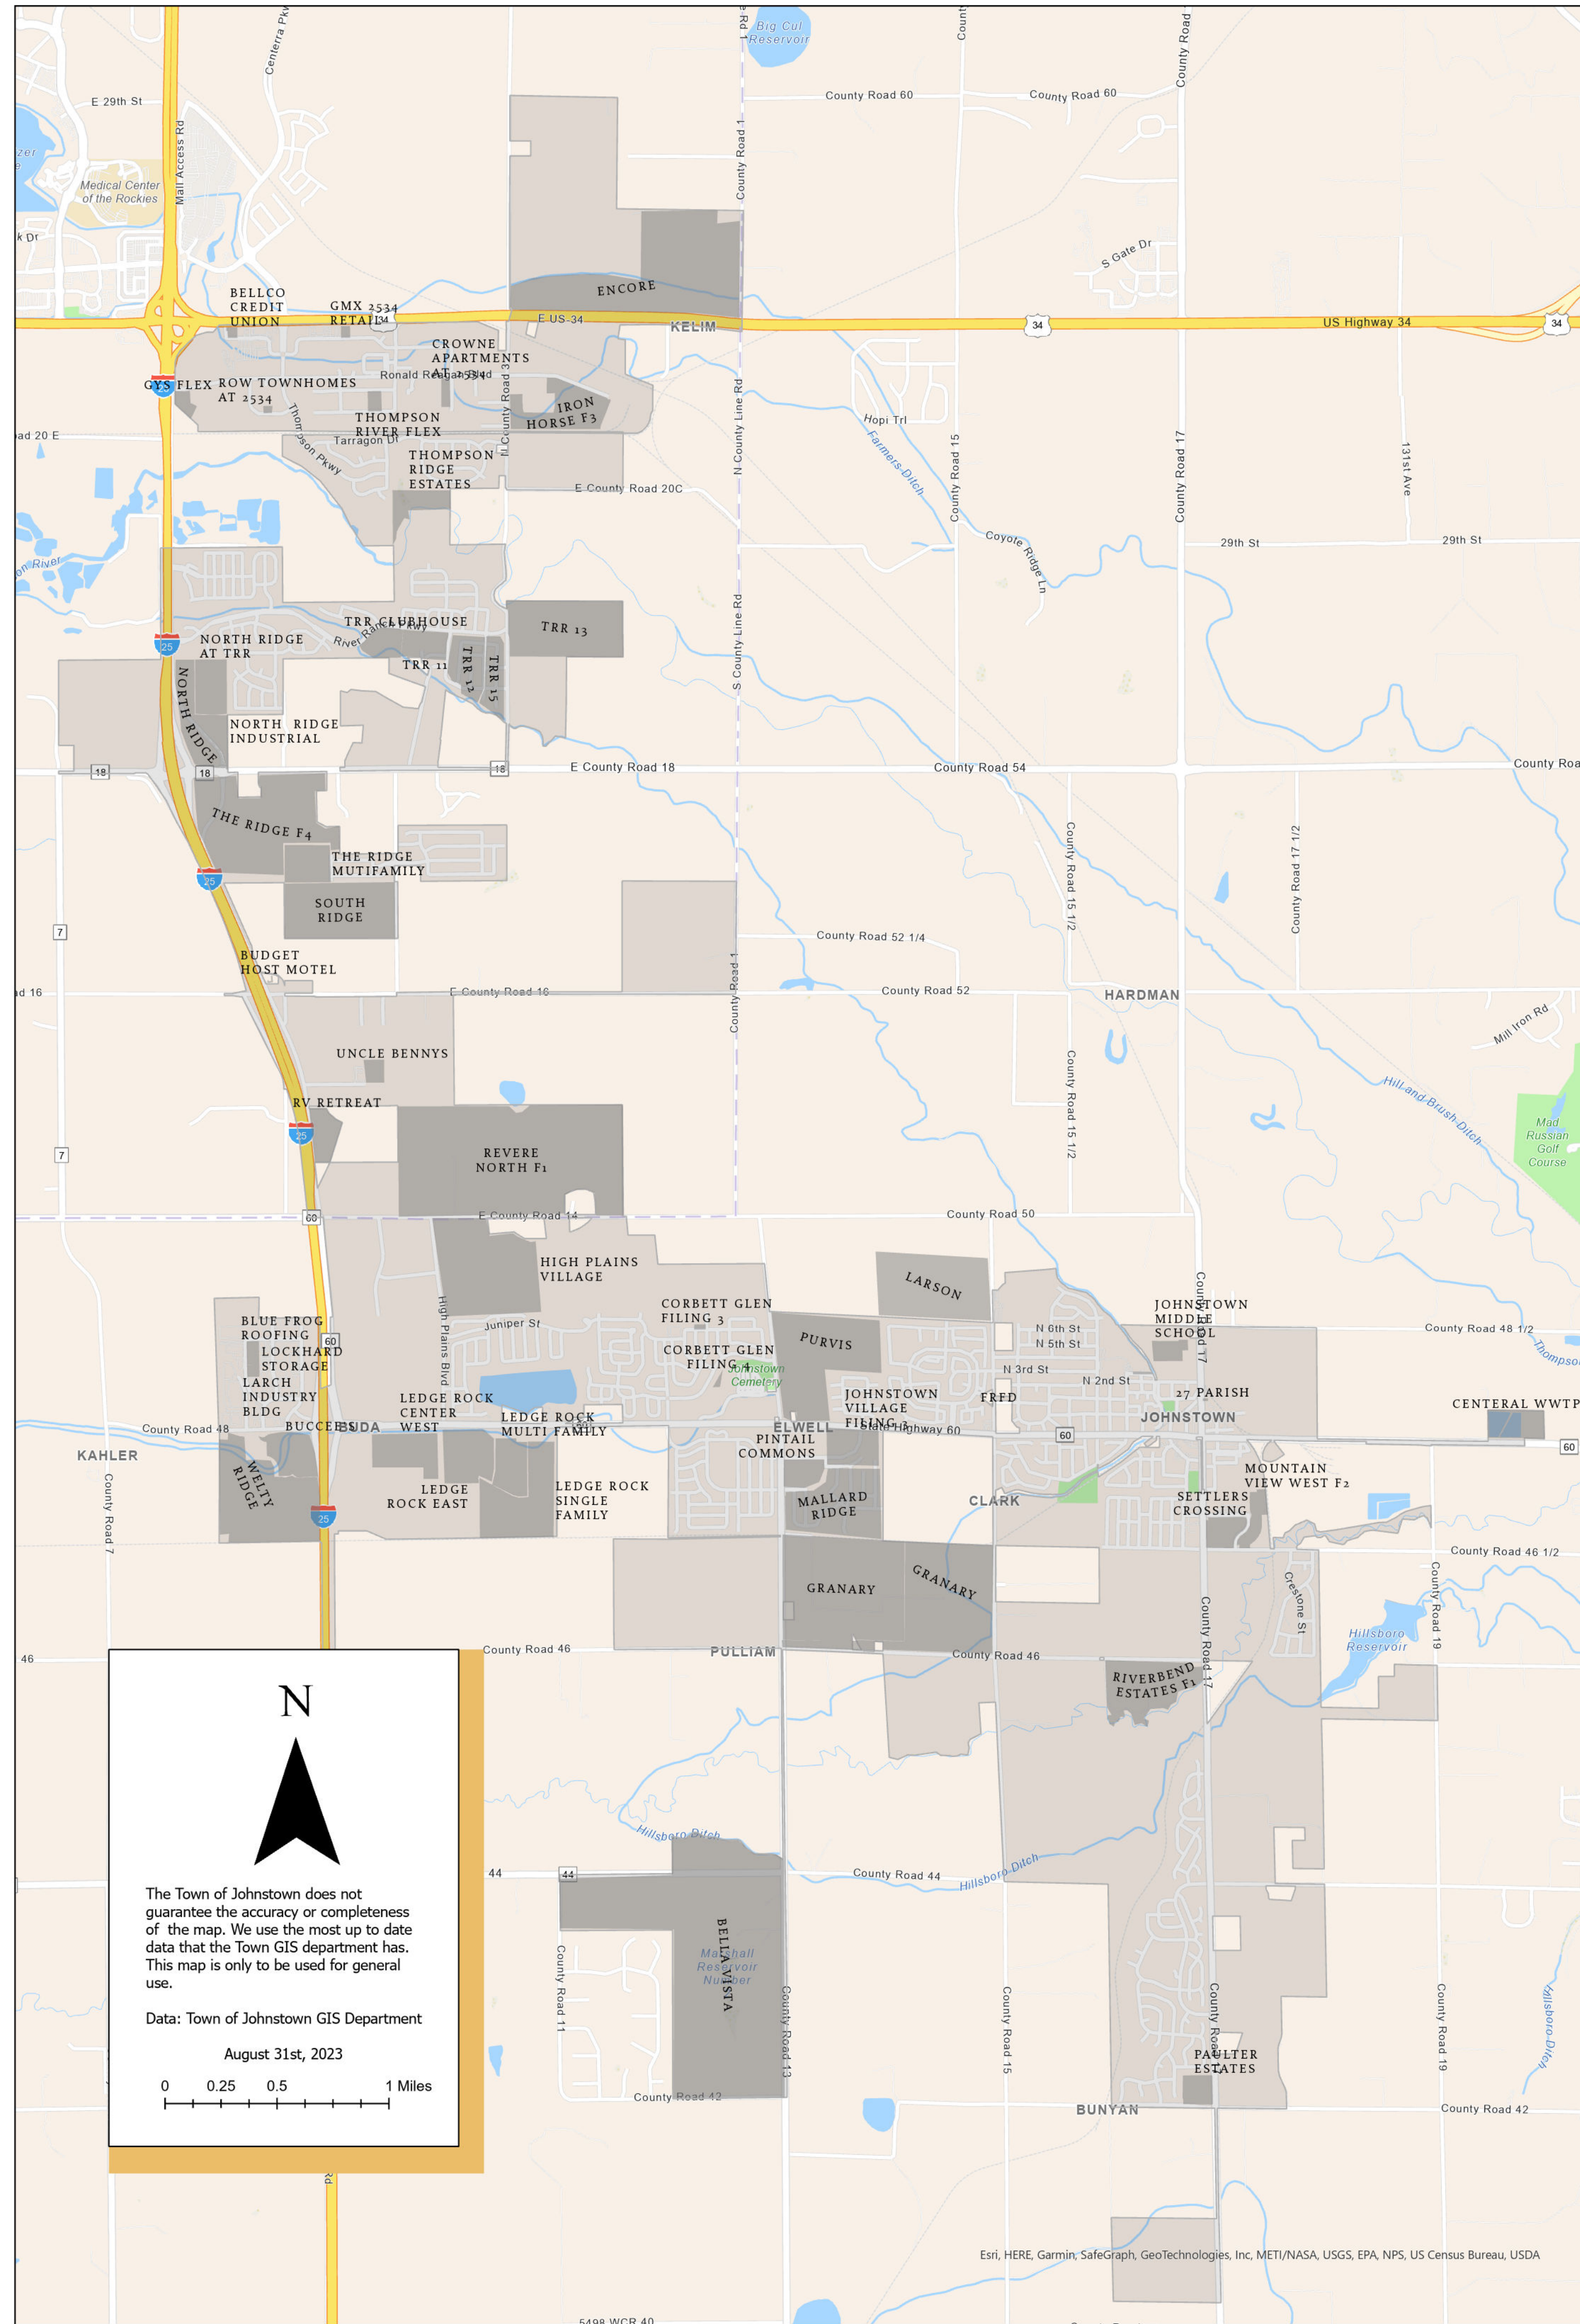

Town of Johnstown, CO - Development Projects

N

The Town of Johnstown does not guarantee the accuracy or completeness of the map. We use the most up to date data that the Town GIS department has. This map is only to be used for general use.

Data: Town of Johnstown GIS Department
August 31st, 2023

0 0.25 0.5 1 Miles

Esri, HERE, Garmin, SafeGraph, GeoTechnologies, Inc, METI/NASA, USGS, EPA, NPS, US Census Bureau, USDA